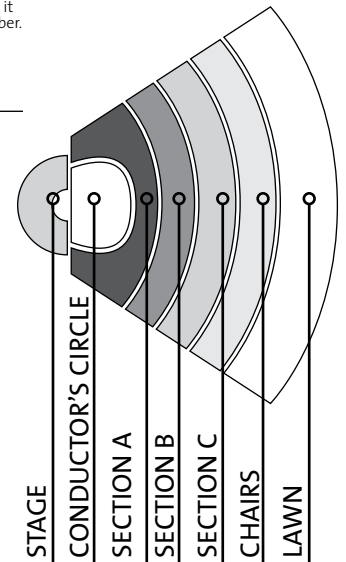

Please check concert dates:

JUNE 27
BY GEORGE!

JULY 11
BASICALLY BEATLES

JULY 25
SWORDS & CHIVALRY

AUGUST 8
MOVIE MAGIC

AUGUST 22
BROADWAY'S BEST

Signature _____

Seating	Seating Location	Number of Concerts			No. of Tickets	Dollar Amt.
		1	3	5		
Individual Seats	Conductor's Circle	\$95	\$271	\$428		
	Section A	\$79	\$226	\$356		
	Section B	\$59	\$169	\$266		
	Section C	\$49	\$140	\$221		
	Chairs	\$25	\$72	\$113		
	Lawn	\$20	\$57	\$90		
Table for 6	Section A	\$474	\$1280	\$2015		
	Section B	\$354	\$956	\$1505		
	Section C	\$294	\$794	\$1250		
Table for 10	Conductor's Circle	\$950	\$2423	\$3800		
	Section A	\$790	\$2015	\$3160		
	Section B	\$590	\$1505	\$2360		
	Section C	\$490	\$1250	\$1960		
Totals	Subtotal					
	Shipping and handling					\$12
	Donation	<input type="checkbox"/> \$75	<input type="checkbox"/> \$150	<input type="checkbox"/> \$500	<input type="checkbox"/> Other _____	
	Total					